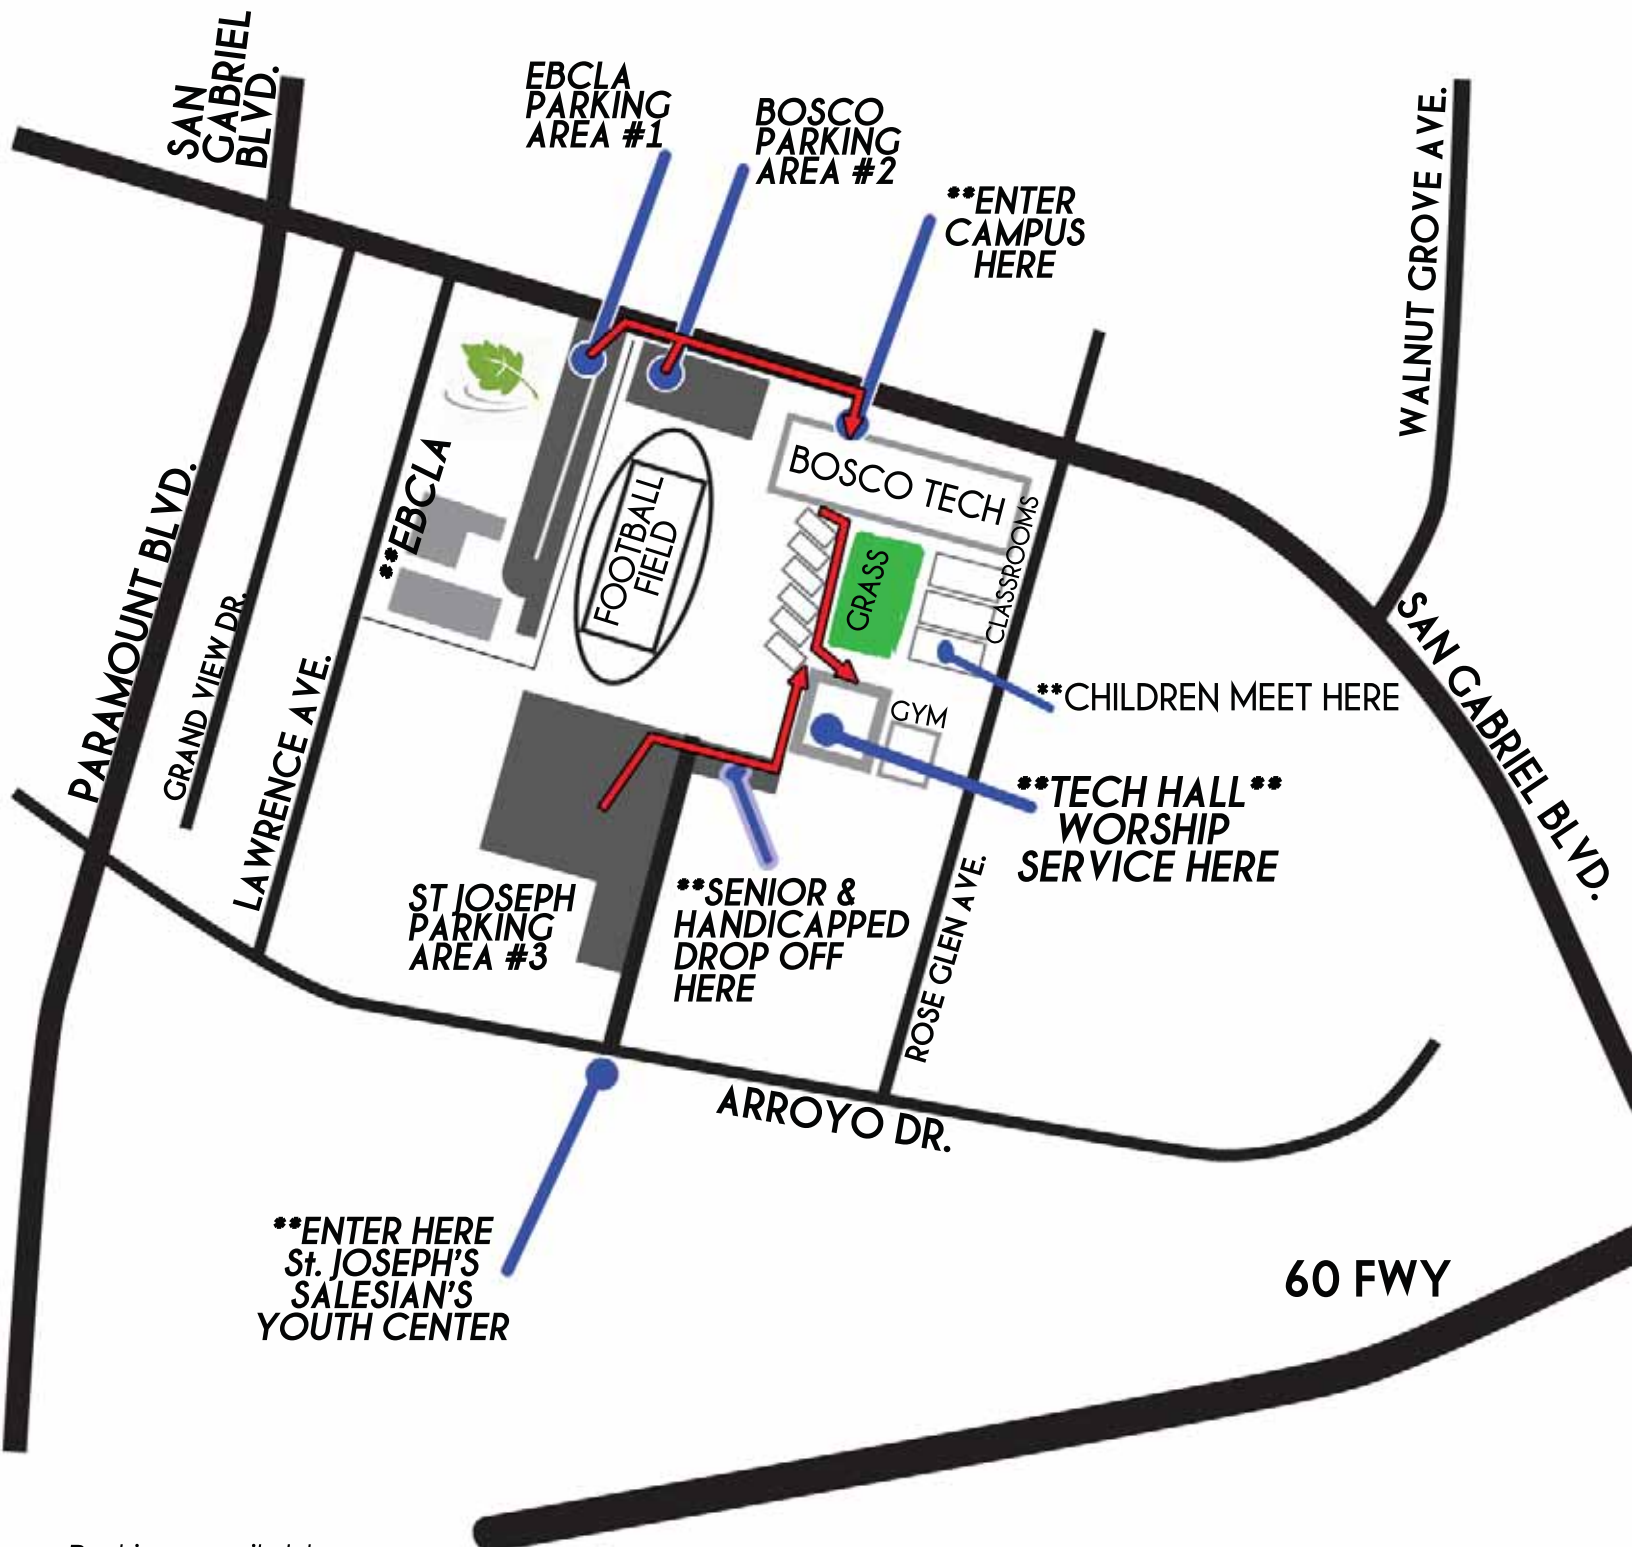

MAP TO DON BOSCO

FOR EBCLA WORSHIP SERVICE
SUNDAY MORNINGS @ 10:30AM
starting September 12, 2010

Parking available:

- 1) EBCLA church lot
- 2) Don Bosco Overflow lot
- 3) St Joseph's Youth center

evergreen

baptist church of los angeles